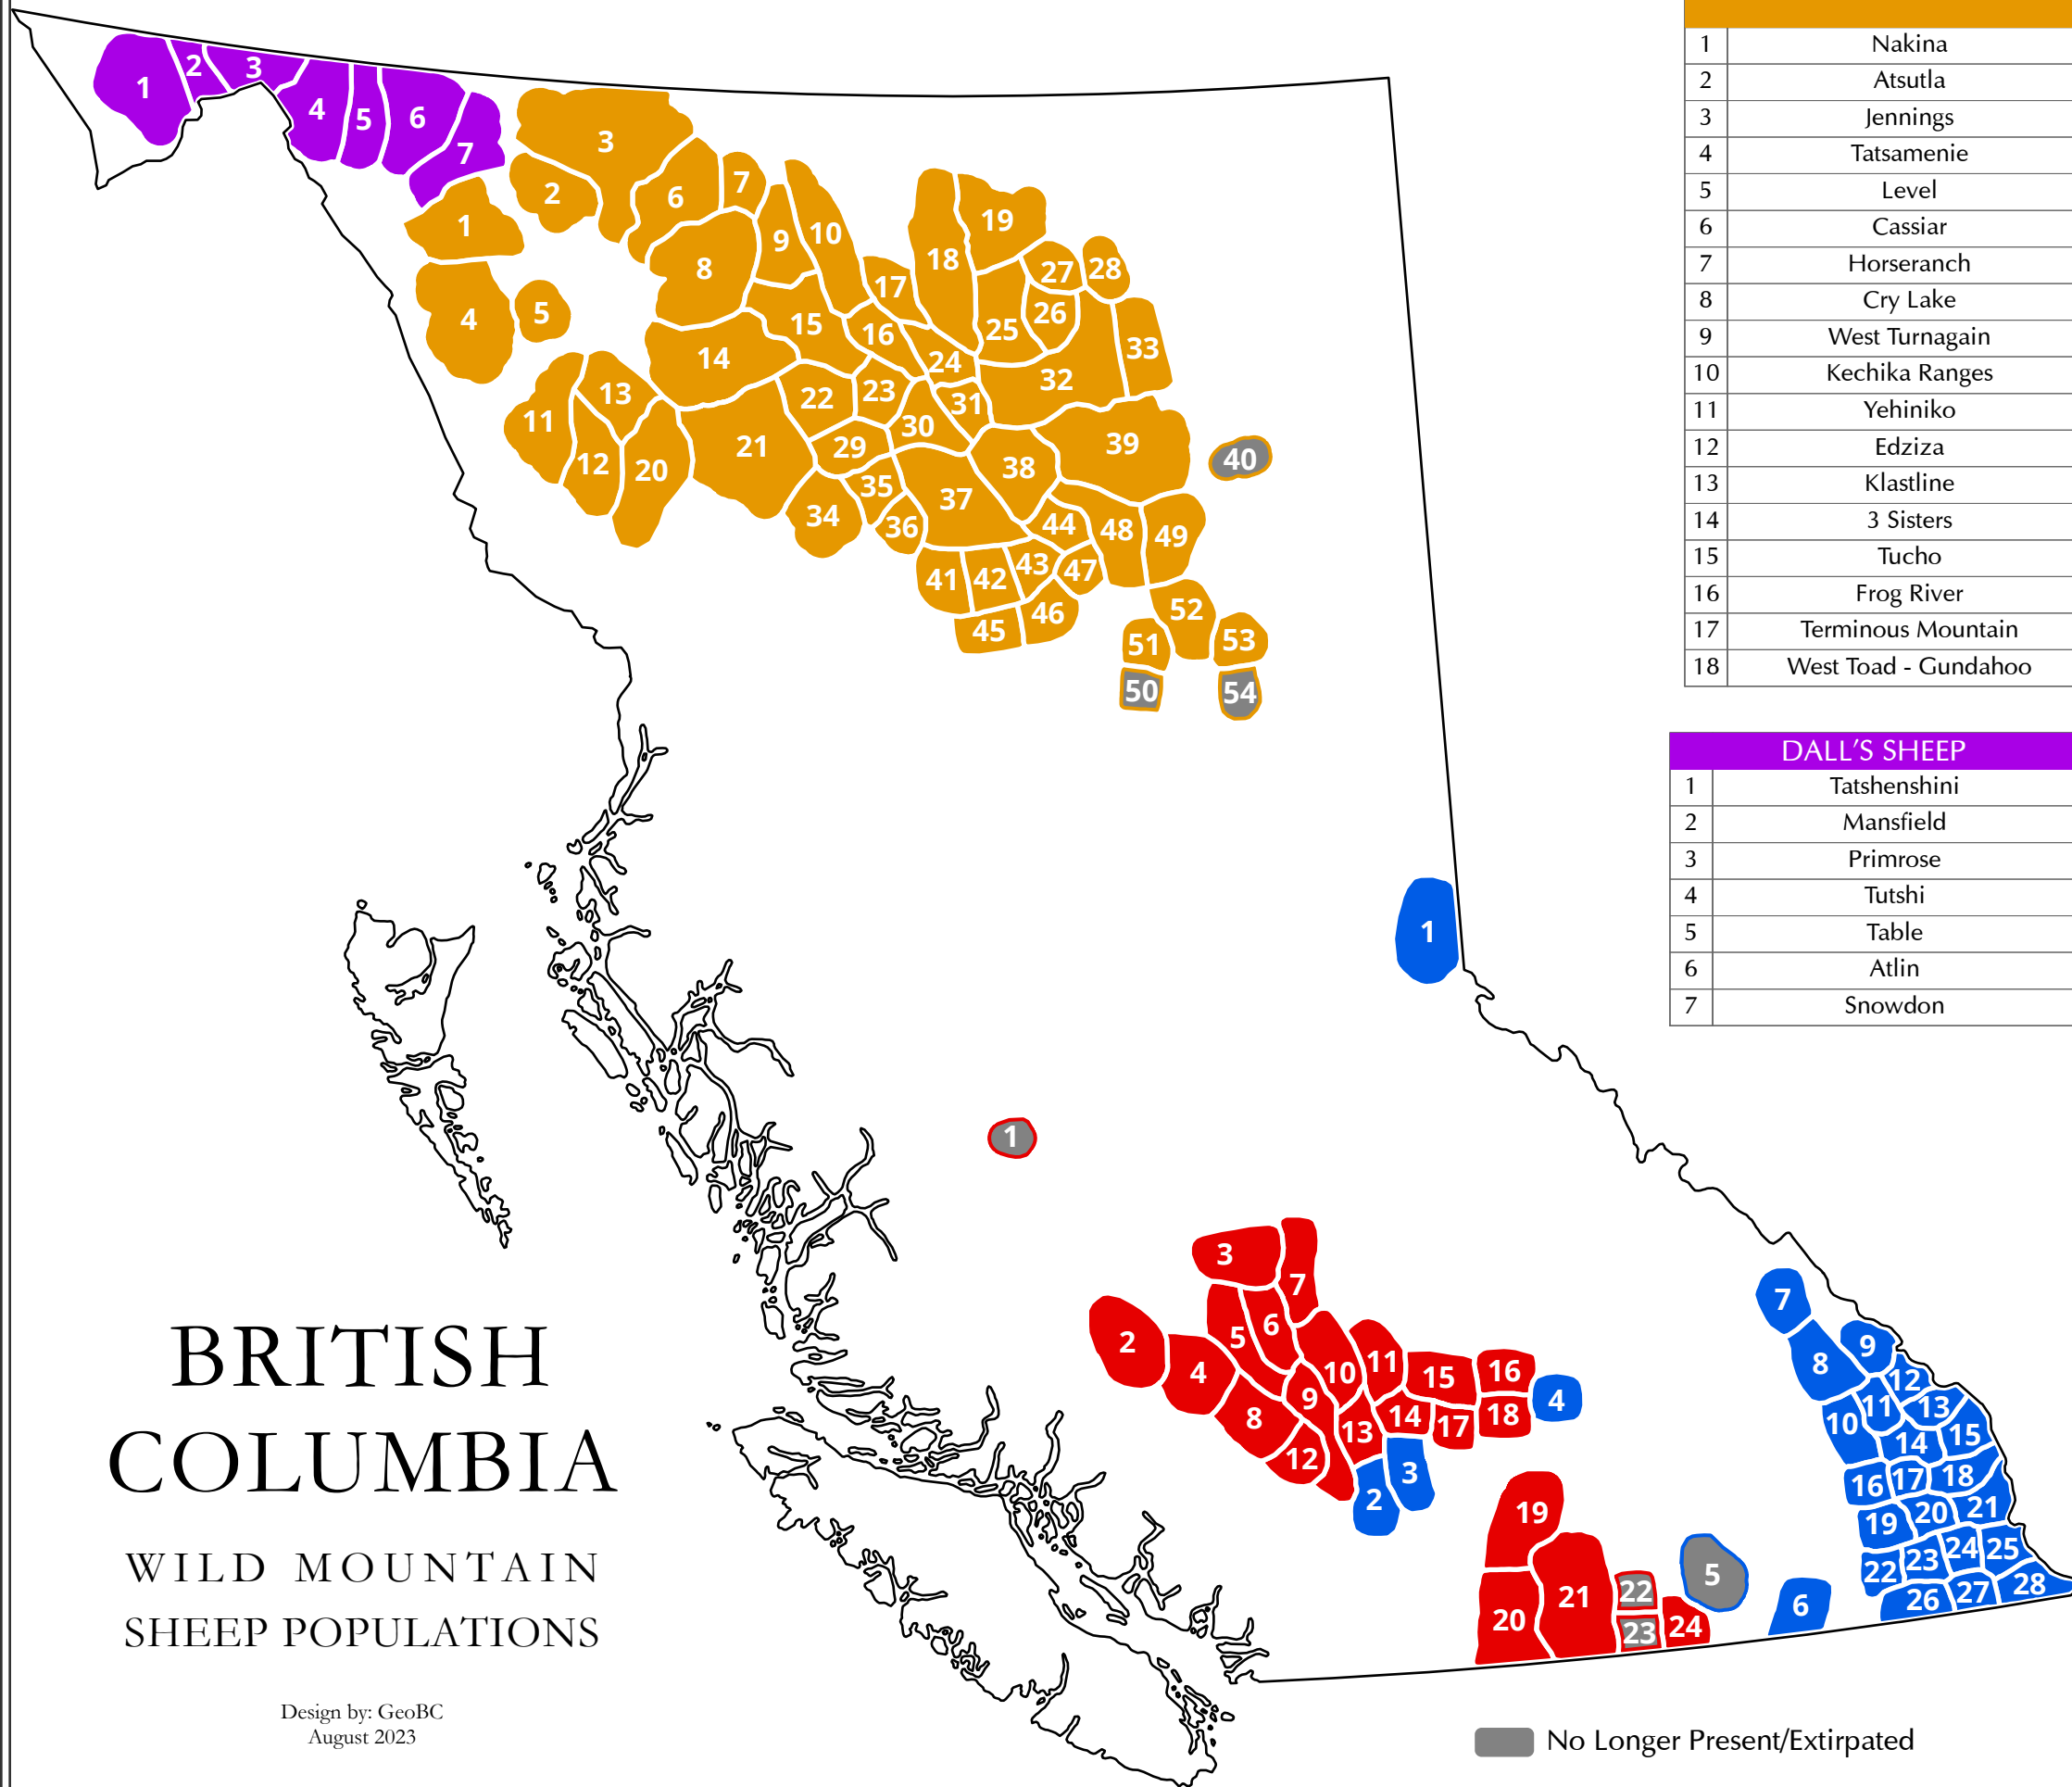

BRITISH COLUMBIA

WILD MOUNTAIN SHEEP POPULATIONS

Design by: GeoBC
August 2023

STONE'S SHEEP					
1	Nakina	19	Four Mile - Eight Mile	37	Russel Range
2	Atsutla	20	Todayin	38	Truncate - Blanchard
3	Jennings	21	Spatsizi	39	Besa - Prophet
4	Tatsamenie	22	Lunar	40	Sikanni Chief Canyons
5	Level	23	Thudaka Range	41	Cutbank Creek
6	Cassiar	24	Fosberg - Driftpile	42	Ferguson
7	Horseranch	25	Racing River Herd	43	Deception
8	Cry Lake	26	Wokkpash	44	Akie/Pesika
9	West Turnagain	27	Stone Mountain Range	45	Chase Mountain
10	Kechika Ranges	28	Steamboat	46	Ross
11	Yehiniko	29	Metsanta	47	Chowika
12	Edziza	30	Sifton Range	48	Upper Ospika
13	Klastline	31	Gataga	49	Halfway River
14	3 Sisters	32	Northern Rocky Mountains	50	Mt Selwyn
15	Tucho	33	East Muskwa	51	Lower Ospika
16	Frog River	34	Tatlatui	52	Schooler
17	Terminus Mountain	35	Samuel Black Range	53	Dunlevy
18	West Toad - Gundahoo	36	Geigerich Peak	54	Mt Frank Roy

DALL'S SHEEP	
1	Tatshenshini
2	Mansfield
3	Primrose
4	Tutshi
5	Table
6	Atlin
7	Snowdon

CALIFORNIA BIGHORN SHEEP			
1	Far Mtn - Illgachuz Mtn	13	Pavilion
2	Nemaiah/Yohetta	14	Thompson River
3	Junction & Deer Park	15	Kamloops Lake North
4	Relay/Taseko	16	Adams Lake
5	Churn Ck & Camelsfoot	17	Kamloops Lake South
6	Fraser/Churn	18	South Thompson
7	Alkali/Dog Ck	19	Shorts Creek
8	Shulaps	20	Ashnola
9	Fraser R West	21	South Okanagan
10	Fraser East	22	Midway-Vulcan Mountain
11	Chasm	23	Vulcan Mountain
12	Mission Ridge	24	Gilpin, Pass Creek

ROCKY MOUNTAIN BIGHORN SHEEP			
1	Narraway/Torrens	15	Fording
2	Spences Bridge	16	Premier/Wildhorse
3	Spatsum	17	Coyote - Blackfoot
4	Chase	18	Ewin Creek
5	Lower Arrow	19	Bull River
6	South Salmo	20	Elk Valley West/Hornaday
7	Kicking Horse	21	Crowsnest - North
8	Windermere - Radium	22	Maguire
9	Assiniboine	23	Elko - Lizard
10	Columbia Lake	24	Crowsnest Pass - South
11	Whiteswan	25	Flathead/Middlepass
12	Upper Elk - West	26	Phillips Creek
13	Upper Elk - East	27	Wigwam
14	Crossing Creek	28	Waterton

■ No Longer Present/Extirpated