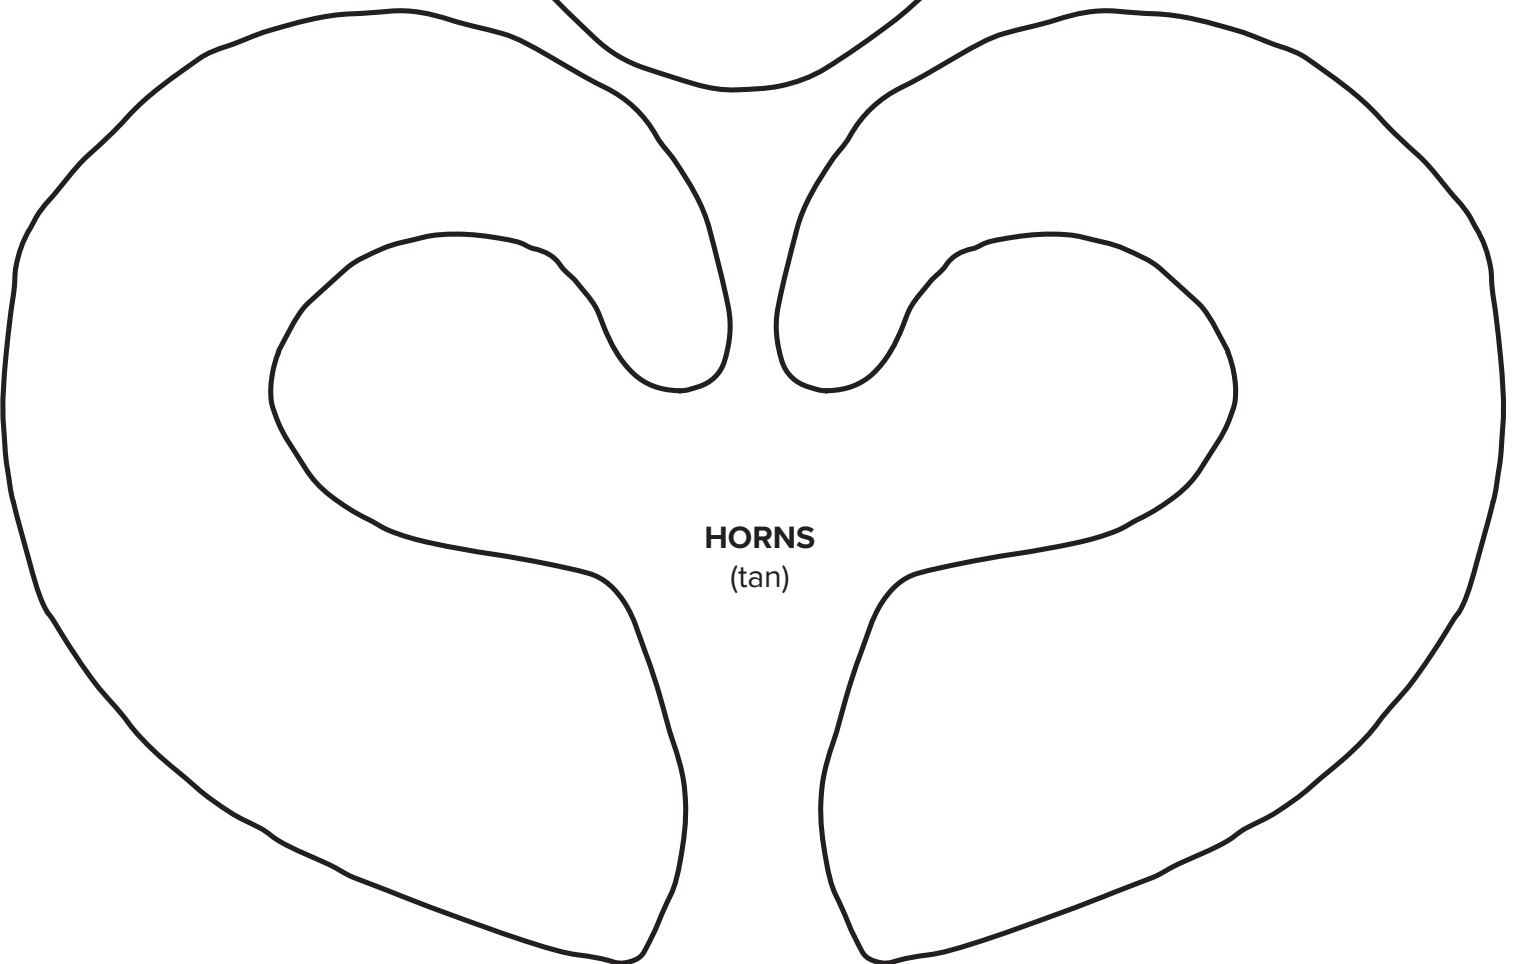

Templates for Creating a Bighorn Sheep

GRADE LEVEL: MOST LIKELY ELEMENTARY GRADES

BACK LEGS
(brown)

FRONT LEGS
(brown)

INNER EAR
(pink)

NOSE
(pink)

TOP OF MUZZLE
(white)

FRONT LEGS
(brown)

BOTTOM OF MUZZLE
(white)

EAR
(brown)

EYEBALLS
(black)

TONGUE
(pink)

EYE
(white)

BODY
(brown)

HEAD
(brown)

HORNS
(tan)