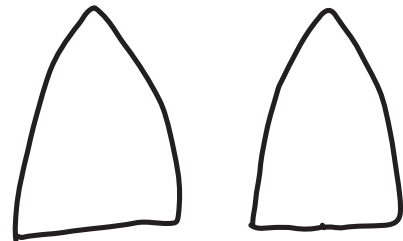

Templates for Creating a Bighorn Sheep

GRADE LEVEL: MOST LIKELY ELEMENTARY GRADES

BACK LEGS
(brown)

FRONT LEGS
(brown)

INNER EAR
(pink)

NOSE
(pink)

TOP OF MUZZLE
(white)

FRONT LEGS
(brown)

BOTTOM OF MUZZLE
(white)

EAR
(brown)

EYEBALLS
(black)

TONGUE
(pink)

EYE
(white)

BODY
(brown)

HEAD
(brown)

HORNS
(tan)